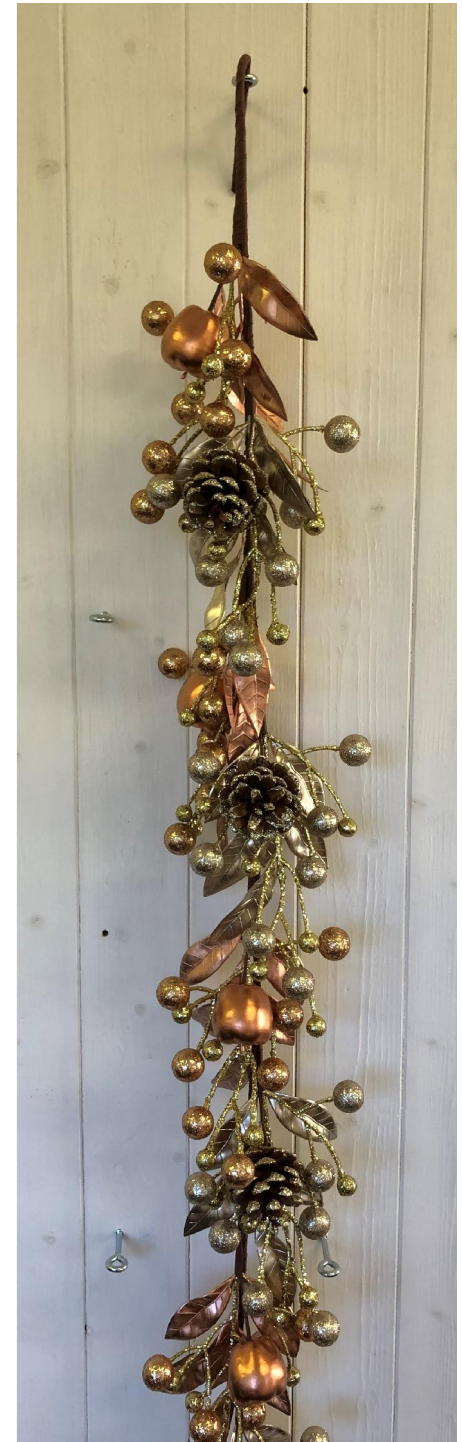

Autumn / Winter 2021

New products  
in our Autumn  
Range include  
this Pumpkin  
shaped wreath

# Festive Bauble & Pinecone Range

Champagne Pinecone &  
Copper Apple Range

# Plastic Holly Range